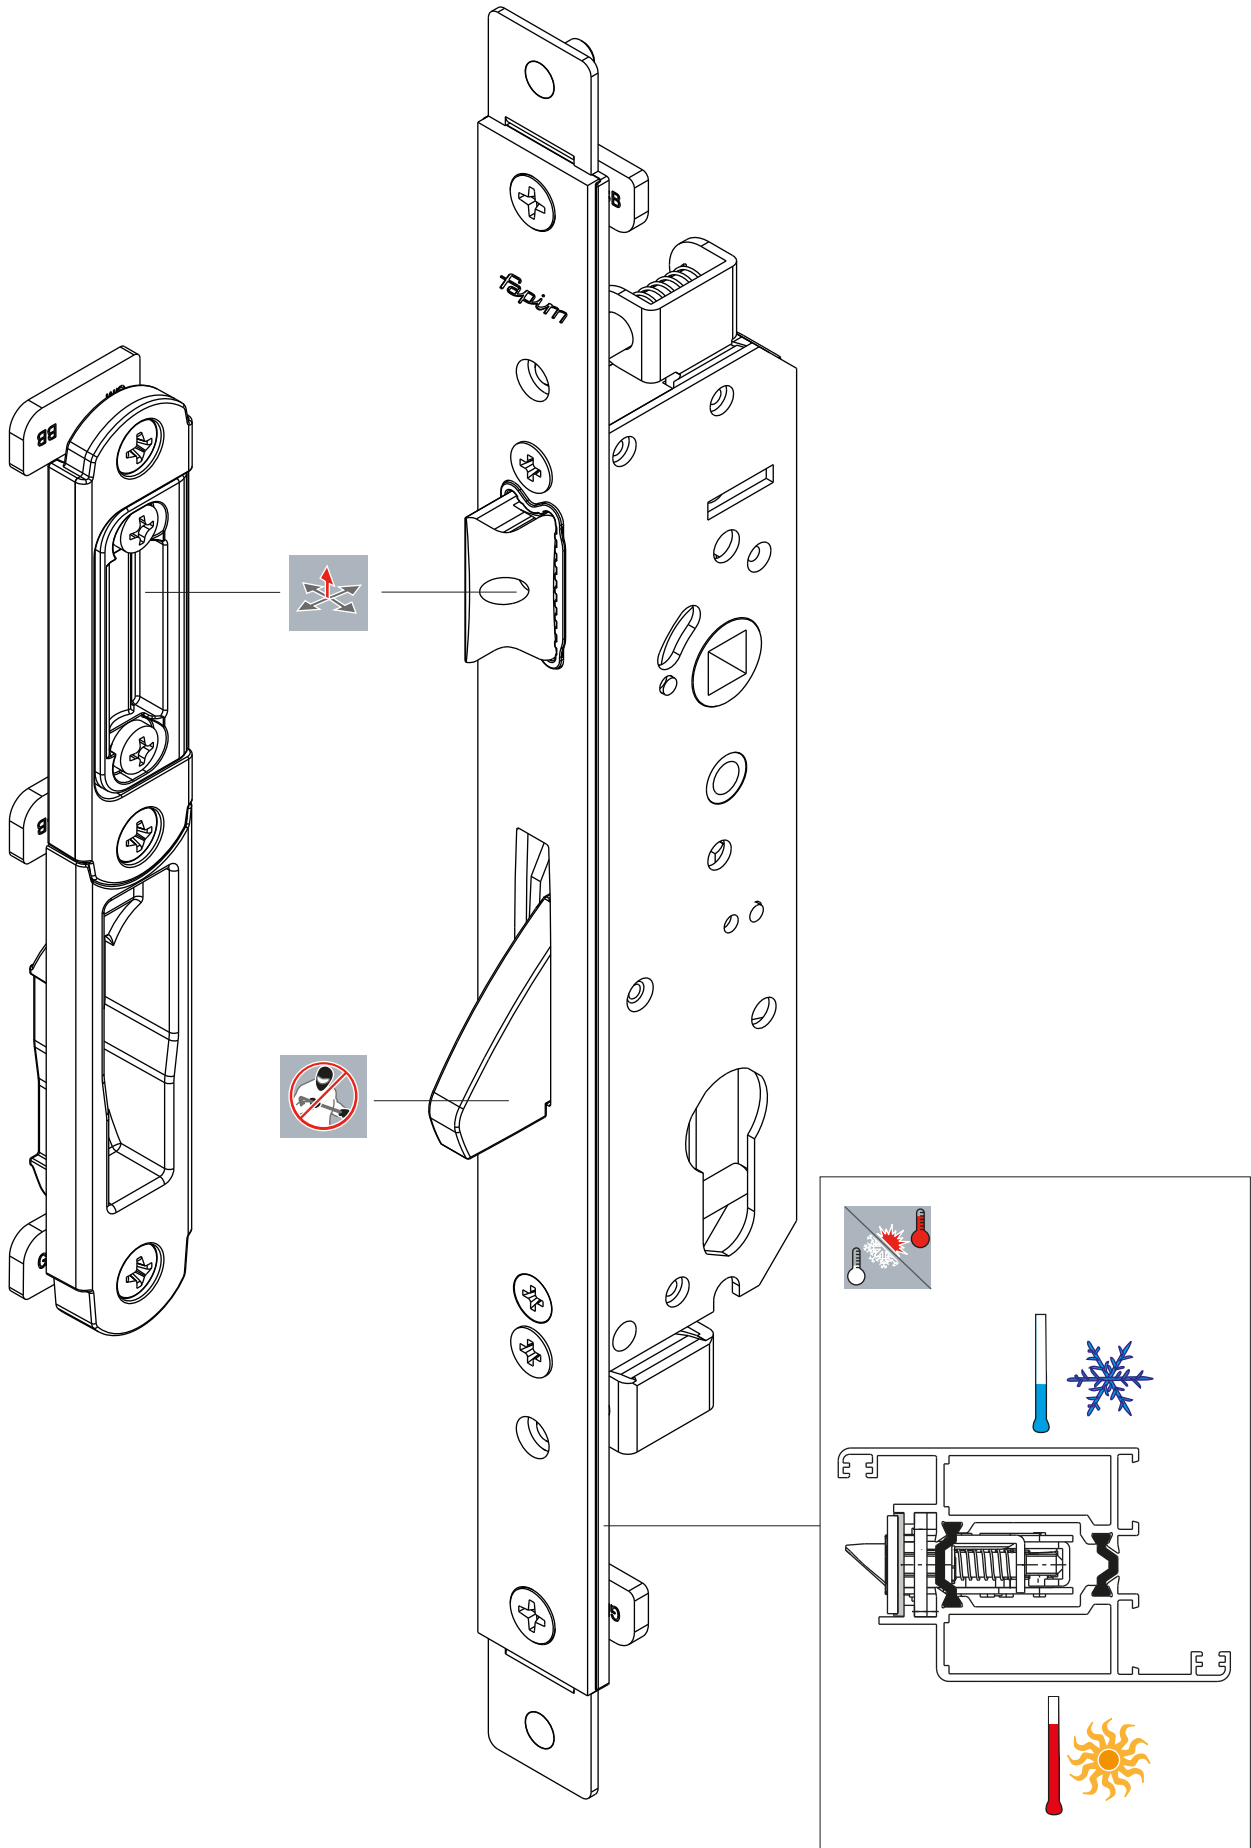

LOCKS AND ACCESSORIES

EGO

 Made in Italy

fapim[®]

Life in evolution

		A		
2501B	 C.E.	30 mm		10
2501C		35 mm		
2501F		30 mm		
2501G		35 mm		

		A		
2503B	 C.E.	30 mm		10
2503C		35 mm		
2503F		30 mm		
2503G		35 mm		

		A		
2523B	 C.E.	30 mm		10
2523C		35 mm		

	A			
2501BA	 Velox 17-19-20	30 mm		10
2501CA		35 mm		
2501FA		30 mm		
2501GA		35 mm		

	A			
2503BA	 Velox 17-19-20	30 mm		10
2503CA		35 mm		
2503FA		30 mm		
2503GA		35 mm		