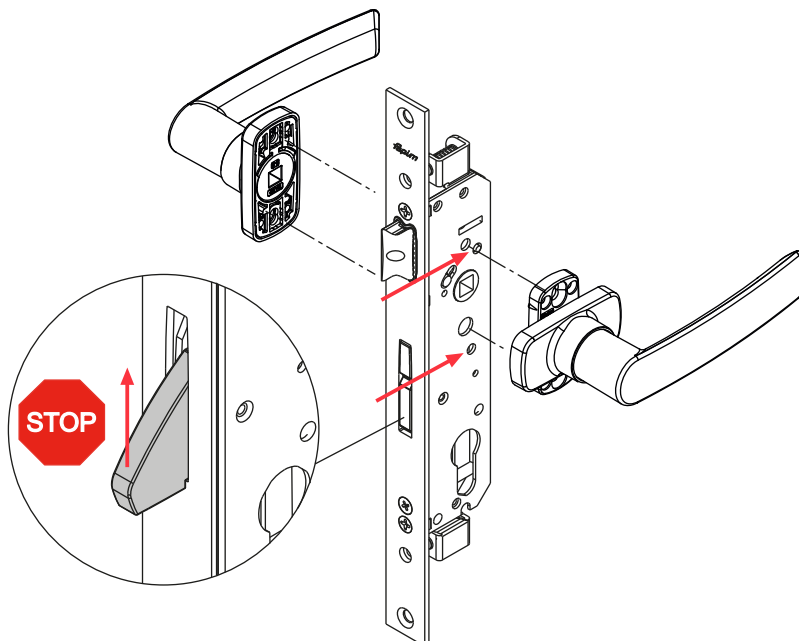

LOCKS AND ACCESSORIES

EGO

 Made in Italy

fapim[®]

Life in evolution

		A		
2501B	 C.E.	30 mm		10
2501C		35 mm		
2501F		30 mm		
2501G		35 mm		

		A		
2503B	 C.E.	30 mm		10
2503C		35 mm		
2503F		30 mm		
2503G		35 mm		