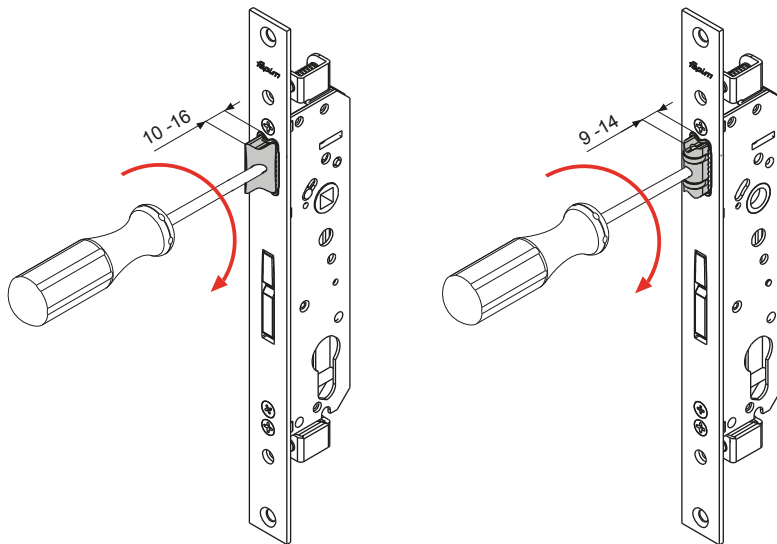

LOCKS AND ACCESSORIES

EGO

 Made in Italy

fapim[®]

Life in evolution

		A		
2501B	 C.E.	30 mm		10
2501C		35 mm		
2501F		30 mm		
2501G		35 mm		

		A		
2503B	 C.E.	30 mm		10
2503C		35 mm		
2503F		30 mm		
2503G		35 mm		