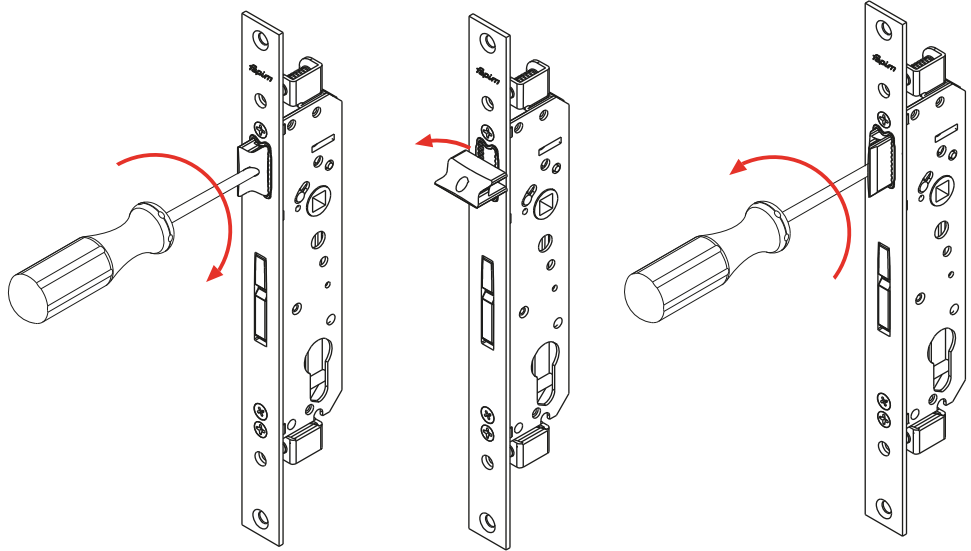

LOCKS AND ACCESSORIES

EGO

 Made in Italy

fapim[®]

Life in evolution

		A		
2501B	 C.E.	30 mm		10
2501C		35 mm		
2501F		30 mm		
2501G		35 mm		

		A		
2503B	 C.E.	30 mm		10
2503C		35 mm		
2503F		30 mm		
2503G		35 mm		