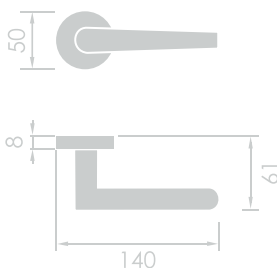

MODEL: ROBY

REFERENCE: 812 R8

FINISH: MATT BLACK

BK
Matt Black

Production processes follow ecological norms.

Mechanical guarantee far exceed 200.000 operational cycles

Made of solid brass