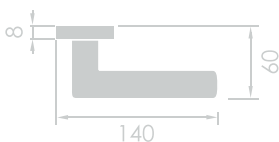

**MODEL:** LOG.GIC

**REFERENCE:** 117 R8

**FINISH:** MATT BLACK

**BK**  
Matt Black

Production processes follow ecological norms.

Mechanical guarantee far exceed 200.000 operational cycles

Made of solid brass