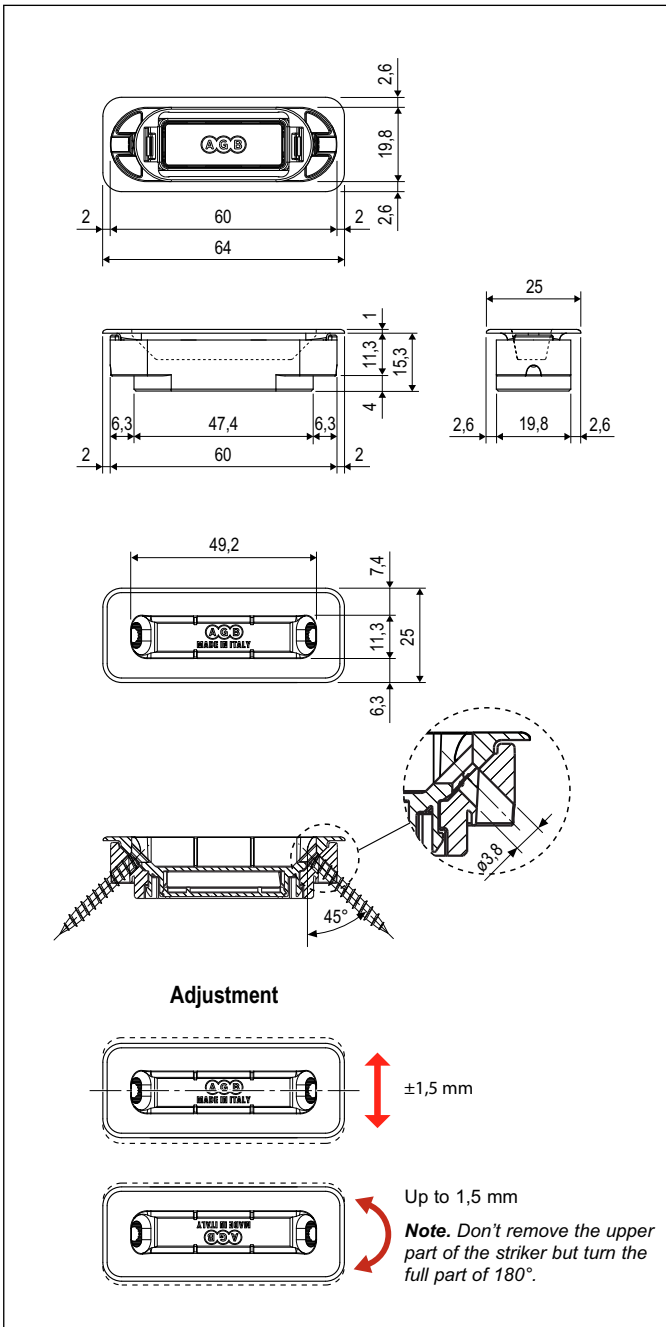

Minimal Plus XT striker for Polaris 2XT, Revolution XT and Vitra - for wooden door frame

Description

Minimalist and linear design, it is an adjustable striker in nylon which is very discreetly installed on the door frame.

Selection and Application

To be coupled on doors with wooden frame (rebated and flush).
The slanted walls of the striker ensure match with the lock latch, for perfect closing.

Mounting

For mounting, use two screws (3,5x20 mm), hidden in striker niche.

Order Specifications

| Material | Article |
|----------|--------------|
| STEEL | B02402.28.XX |

Note. Refer to the price list in force to check the availability of the finishes.