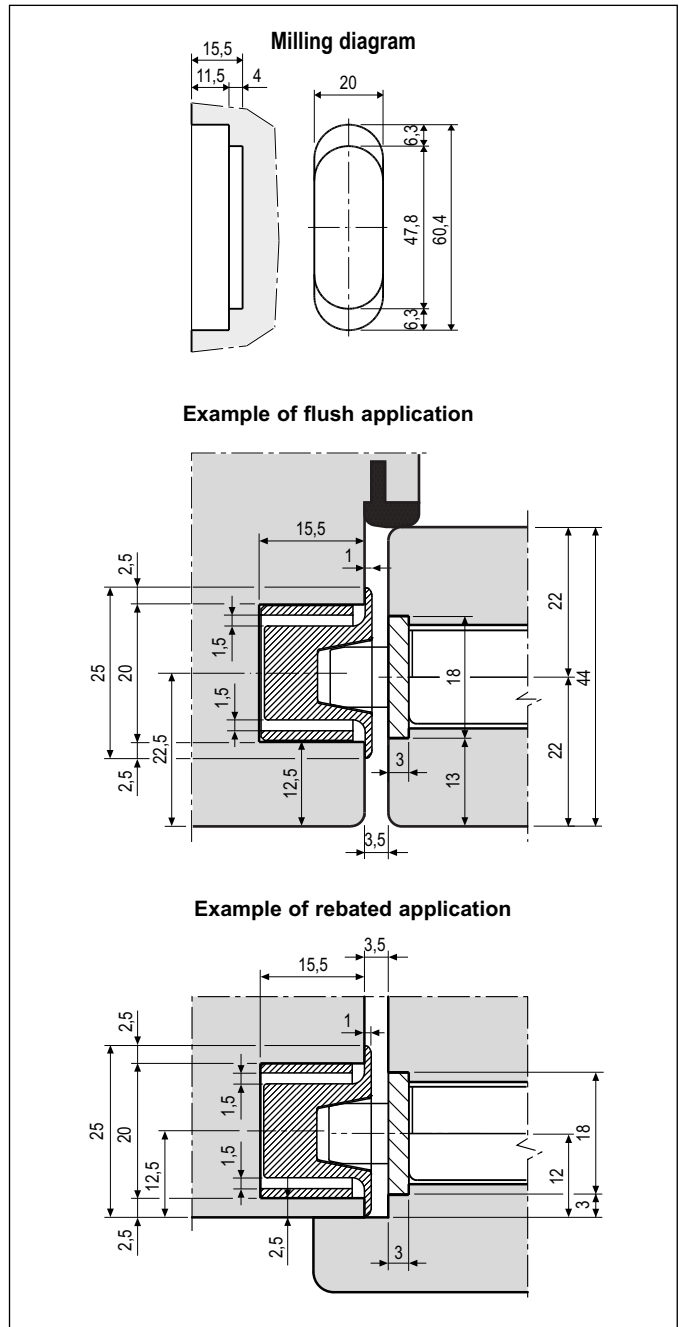

Minimal Plus XT striker for Polaris 2XT, Revolution XT and Vitra - for wooden door frame

Description

Minimalist and linear design, it is an adjustable striker in nylon which is very discreetly installed on the door frame.

Selection and Application

To be coupled on doors with wooden frame (rebated and flush).
The slanted walls of the striker ensure match with the lock latch, for perfect closing.

Mounting

For mounting, use two screws (3,5x20 mm), hidden in striker niche.

Order Specifications

| Material | Article |
|----------|--------------|
| STEEL | B02402.28.XX |

Note. Refer to the price list in force to check the availability of the finishes.