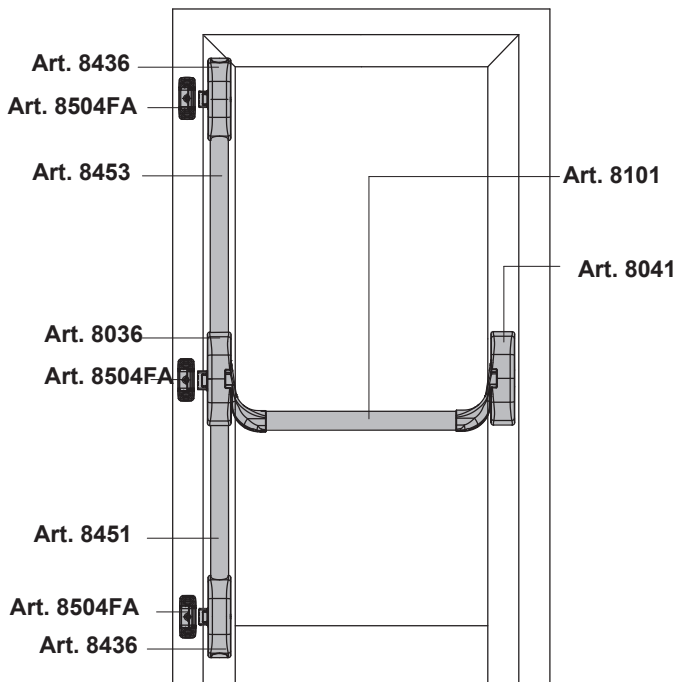

# DOMESTIC

PANIC EXIT DEVICE KIT

*fapim*<sup>®</sup>

Life in evolution

|             |  |                |                  |
|-------------|--|----------------|------------------|
|             |  |                |                  |
| <b>8804</b> |  | L: max<br>1000 | 1<br>1390x100x70 |
|             |  |                |                  |
|             |  |                |                  |
|             |  |                |                  |

|             |  |                                  |                  |
|-------------|--|----------------------------------|------------------|
|             |  |                                  |                  |
| <b>8805</b> |  | L: max<br>1000<br>H: max<br>2500 | 1<br>1390x100x70 |
|             |  |                                  |                  |
|             |  |                                  |                  |
|             |  |                                  |                  |

|      |  |                                      |                  |
|------|--|--------------------------------------|------------------|
|      |  |                                      |                  |
| 8806 |  | L: max<br>1000<br><br>H: max<br>2500 | 1<br>1390x100x70 |
|      |  |                                      |                  |

|       |  |                                      |                  |
|-------|--|--------------------------------------|------------------|
|       |  |                                      |                  |
| 8806L |  | L: max<br>1000<br><br>H: max<br>2500 | 1<br>1390x100x70 |
|       |  |                                      |                  |