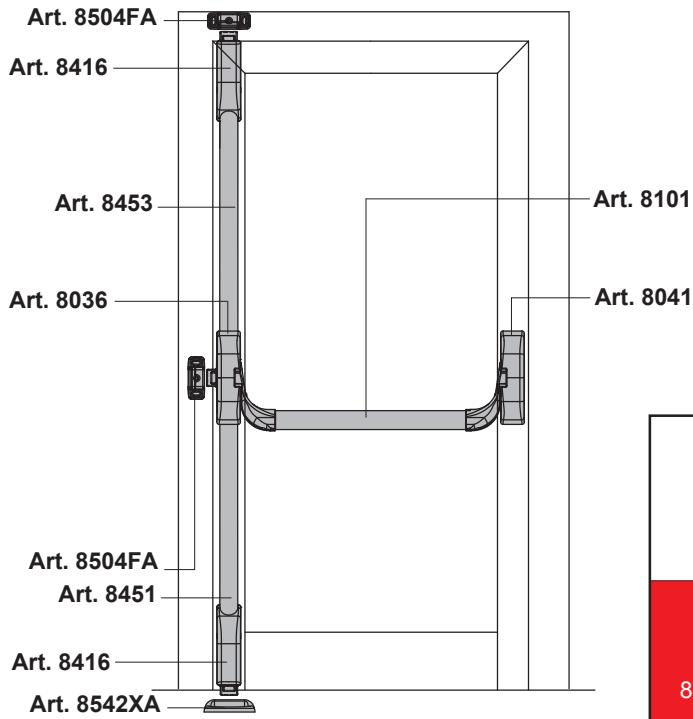

# DOMESTIC

PANIC EXIT DEVICE KIT

*fapim*<sup>®</sup>

Life in evolution

|             |  |                |                  |
|-------------|--|----------------|------------------|
|             |  |                |                  |
| <b>8804</b> |  | L: max<br>1000 | 1<br>1390x100x70 |
|             |  |                |                  |
|             |  |                |                  |
|             |  |                |                  |

|             |  |                                  |                  |
|-------------|--|----------------------------------|------------------|
|             |  |                                  |                  |
| <b>8805</b> |  | L: max<br>1000<br>H: max<br>2500 | 1<br>1390x100x70 |
|             |  |                                  |                  |
|             |  |                                  |                  |
|             |  |                                  |                  |

|      |  |                                      |                  |
|------|--|--------------------------------------|------------------|
|      |  |                                      |                  |
| 8806 |  | L: max<br>1000<br><br>H: max<br>2500 | 1<br>1390x100x70 |
|      |  |                                      |                  |

|       |  |                                      |                  |
|-------|--|--------------------------------------|------------------|
|       |  |                                      |                  |
| 8806L |  | L: max<br>1000<br><br>H: max<br>2500 | 1<br>1390x100x70 |
|       |  |                                      |                  |