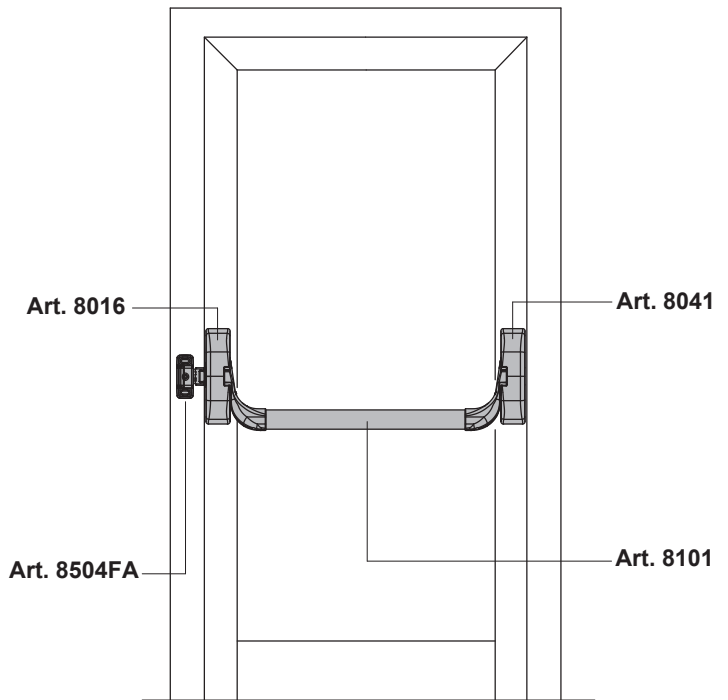

# DOMESTIC

PANIC EXIT DEVICE KIT

*fapim*<sup>®</sup>

Life in evolution

|             |  |                |                  |
|-------------|--|----------------|------------------|
|             |  |                |                  |
| <b>8804</b> |  | L: max<br>1000 | 1<br>1390x100x70 |
|             |  |                |                  |
|             |  |                |                  |
|             |  |                |                  |

|             |  |                                  |                  |
|-------------|--|----------------------------------|------------------|
|             |  |                                  |                  |
| <b>8805</b> |  | L: max<br>1000<br>H: max<br>2500 | 1<br>1390x100x70 |
|             |  |                                  |                  |
|             |  |                                  |                  |
|             |  |                                  |                  |

|      |  |                                      |                  |
|------|--|--------------------------------------|------------------|
|      |  |                                      |                  |
| 8806 |  | L: max<br>1000<br><br>H: max<br>2500 | 1<br>1390x100x70 |
|      |  |                                      |                  |

|       |  |                                      |                  |
|-------|--|--------------------------------------|------------------|
|       |  |                                      |                  |
| 8806L |  | L: max<br>1000<br><br>H: max<br>2500 | 1<br>1390x100x70 |
|       |  |                                      |                  |