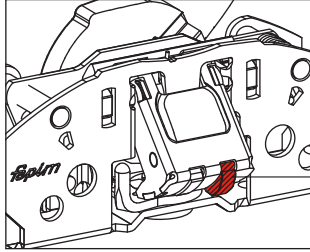

# OLTRE

PANIC EXIT DEVICE

High performance technical polymer

**CE** 0497  
EN1125:2008  
CPR/5922

**CE** 0497  
EN1125:2008  
CPR/5923