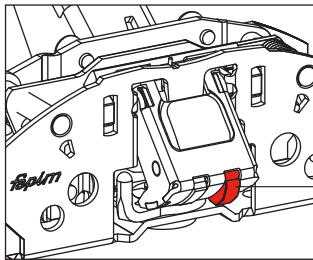

# OLTRE

PANIC EXIT DEVICE

High performance technical polymer

**CE** 0497  
EN1125:2008  
CPR/5922

**CE** 0497  
EN1125:2008  
CPR/5923