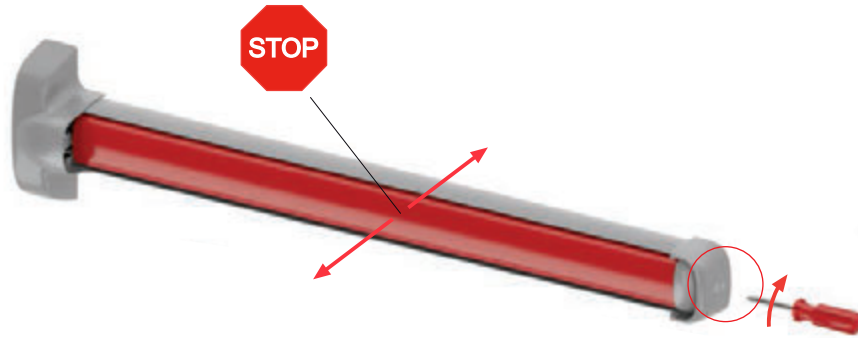

# OLTRE

PANIC EXIT DEVICE

High performance technical polymer

**CE** 0497  
EN1125:2008  
CPR/5922

**CE** 0497  
EN1125:2008  
CPR/5923