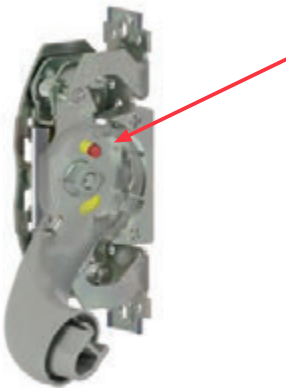

# OLTRE

PANIC EXIT DEVICE

High performance technical polymer

**CE** 0497  
EN1125:2008  
CPR/5922

**CE** 0497  
EN1125:2008  
CPR/5923

# OLTRE

PANIC EXIT DEVICE

												
		8016			●	●			●	●	10	
		8023			●				●	●	10	
		8036			●	●			●	●	10	
		8041					●		●	●	10	
		8101	830	1000					●	●	10	
		8106	1130	1300								
		8111	1330	1500								10
		8170A							●	●	10	