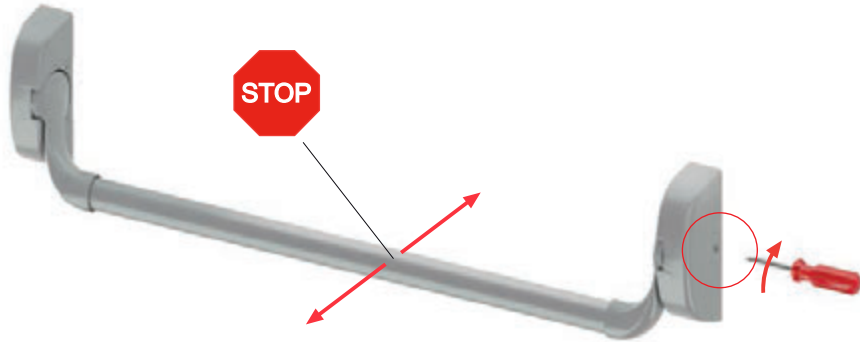

# OLTRE

PANIC EXIT DEVICE

High performance technical polymer

**CE** 0497  
EN1125:2008  
CPR/5922

**CE** 0497  
EN1125:2008  
CPR/5923