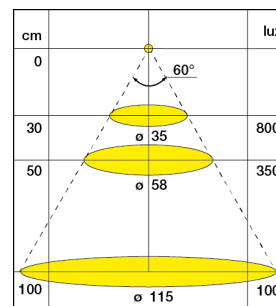

Simboli / Simboli

Finitura colore / Finish colour

Specifiche / Specifications

Code	VERSION	W	V~	Ø=mm	hole=mm	K	VDC	MOQ
2330007__00ZW	-	3,0	-	74	68	Warm White	12	10
2330007__00ZN	-	3,0	-	74	68	Natural White	12	10
1241803__00ZW	Kit 3 NUBE 68 + Power supply	9,0	220-240	74	68	Warm White	12	10
1241803__00ZN	Kit 3 NUBE 68 + Power supply	9,0	220-240	74	68	Natural White	12	10
2330010_00	Spacer	-	-	74	-	-	-	10

Illuminamento / Illuminance

- Lumen (lm) = 150
- Lumen/W = 50
- CRI = >80

Dimensioni / Dimensions