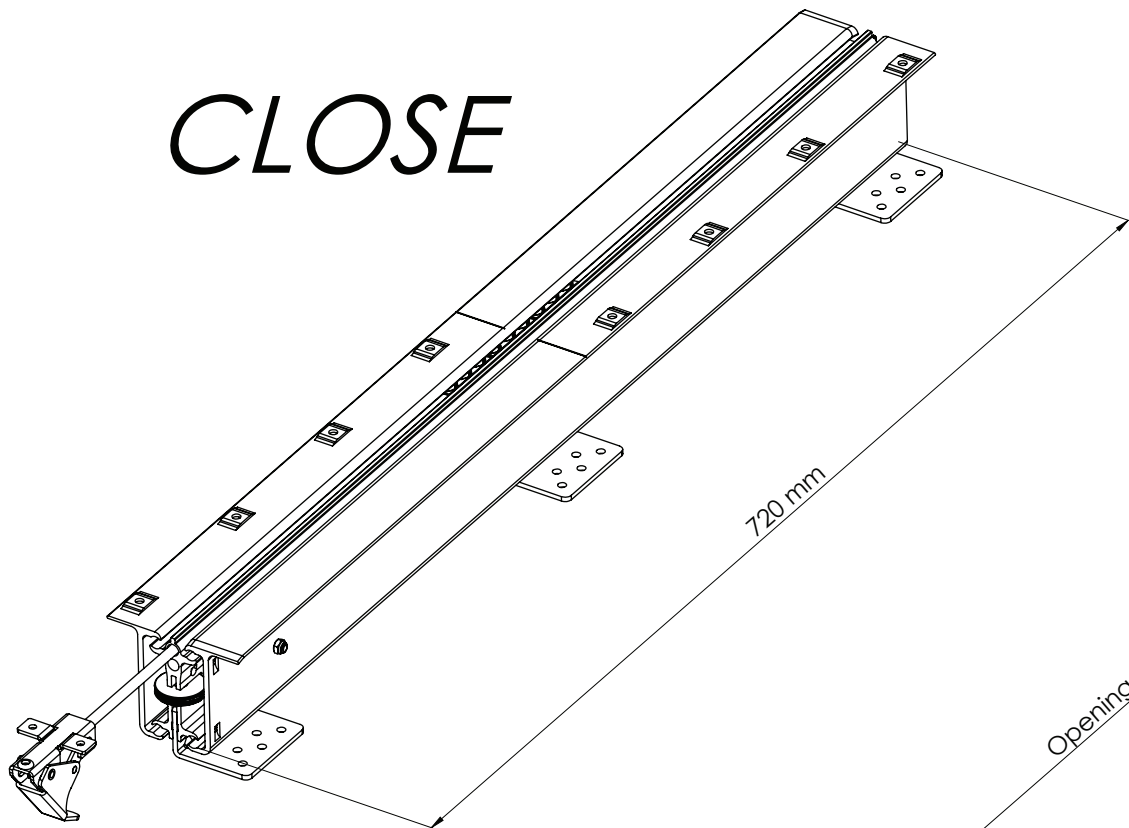

Komfortbremse 800 (15301)

metal ball-retainer: 3 segments
 opening: ca. 1132mm

No.	Position	Change	Date	Name

pöttker auszugssysteme

All property rights and rights to exploitation of copyright for this drawing data remain ours; they may not be made available to third parties without our consent.

DIN ISO 128-30

Company Foussier

Second Company:

Signed	Alawieh	Date	29.06.2012	Description:	A7-SCB / 720.A7 / 720.A7 / 720.A7 / KK3
Tested		Item No.:	77072703	Scale:	1:3
			Page 1 / 3	A3	

CLOSE

720 mm

Opening ca: 1133 mm