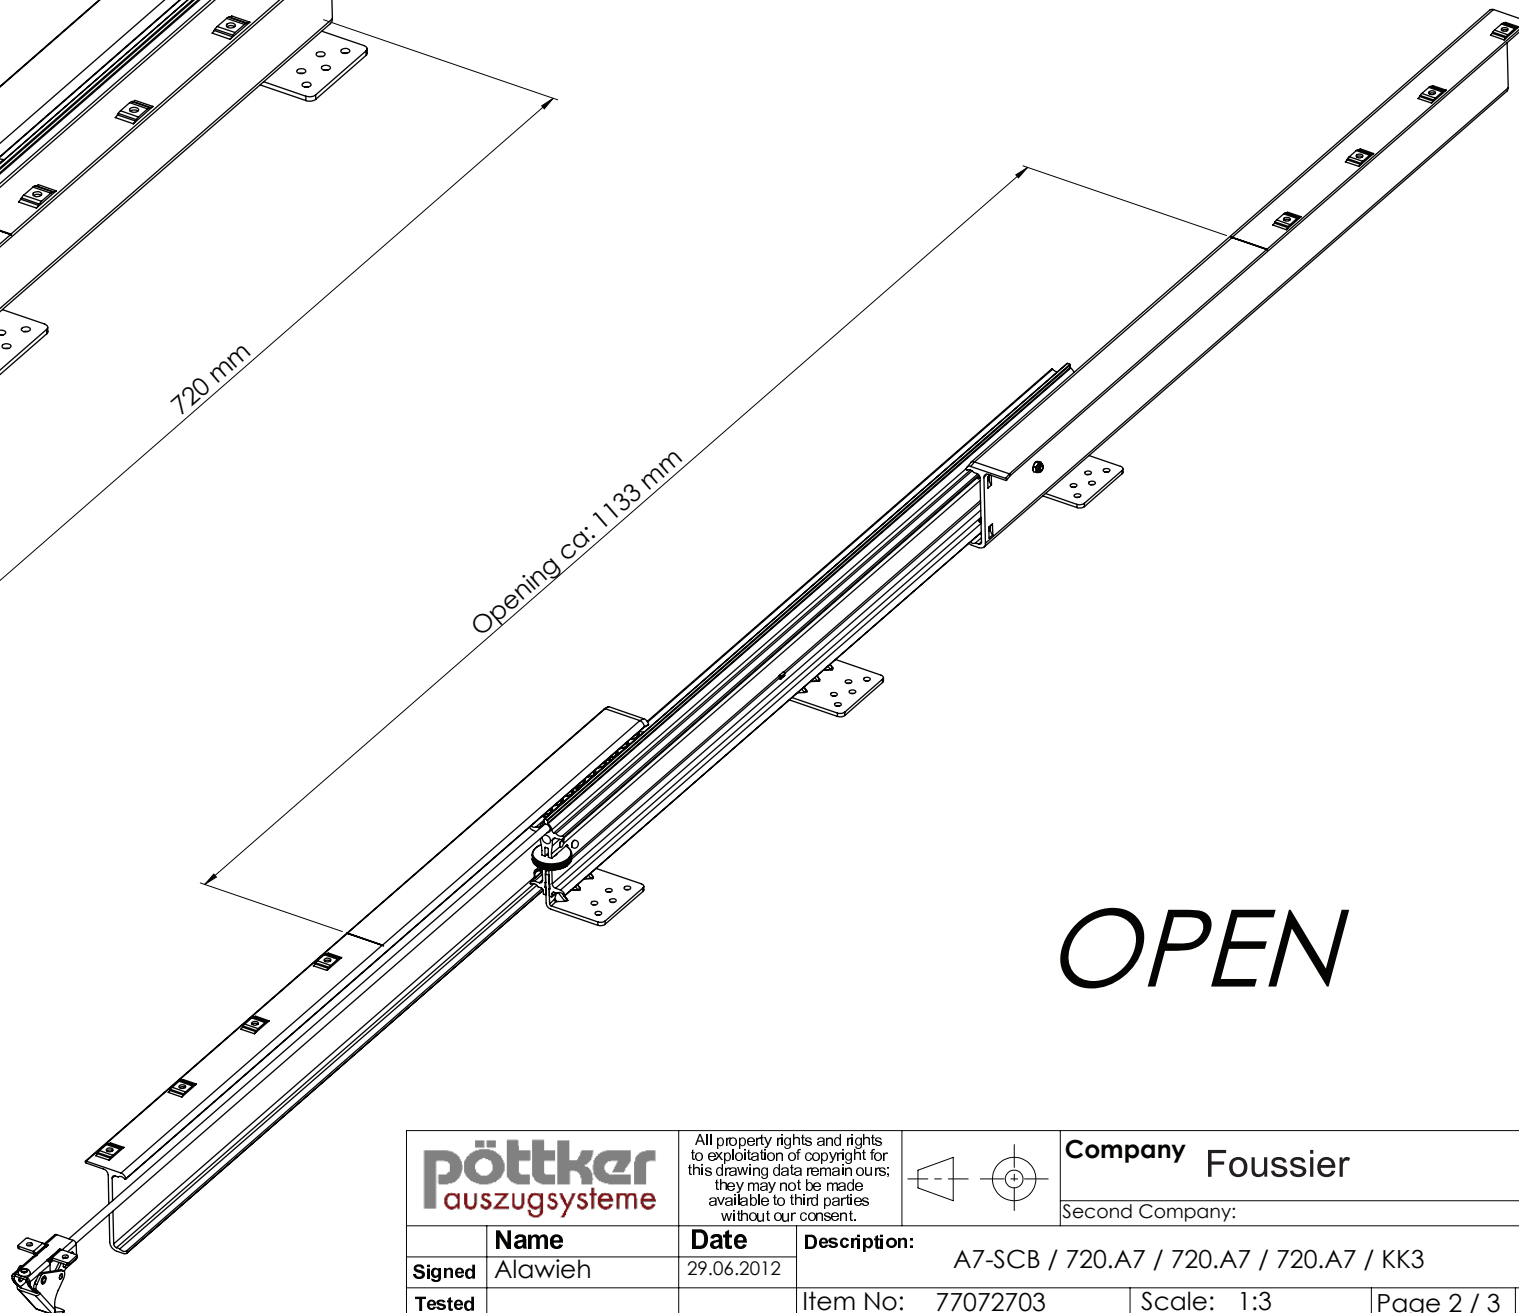

Komfortbremse 800 (15301)

metal ball-retainer: 3 segments
 opening: ca. 1132mm

No.	Position	Change	Date	Name

pöttker auszugssysteme

All property rights and rights to exploitation of copyright for this drawing data remain ours; they may not be made available to third parties without our consent.

DIN ISO 128-30

Company Foussier

Second Company:

Signed	Alawieh	Date	29.06.2012	Description:	A7-SCB / 720.A7 / 720.A7 / 720.A7 / KK3
Tested		Item No.:	77072703	Scale:	1:3
			Page 1 / 3	A3	

CLOSE

720 mm

Opening ca: 1133 mm