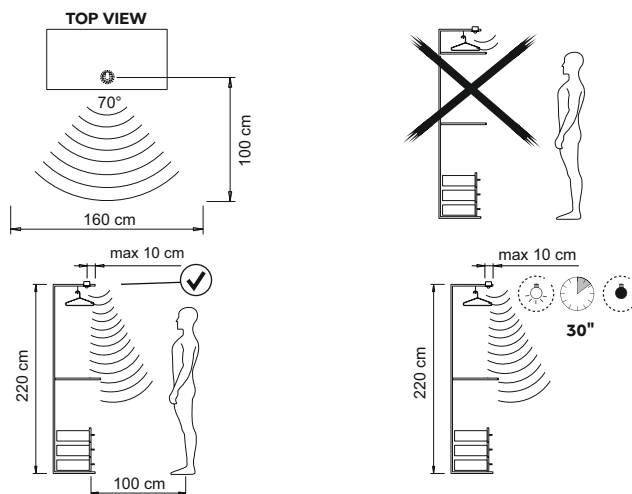

**NEXUS IFR**

**NEXUS IFR**

**NEXUS IFR SP**

**NEXUS IFR (SP)**

**NEXUS IFR**

CH6 POWER CORD

**ONLY FOR  
FLEXYLED 6mm**

CH6 POWER CORD